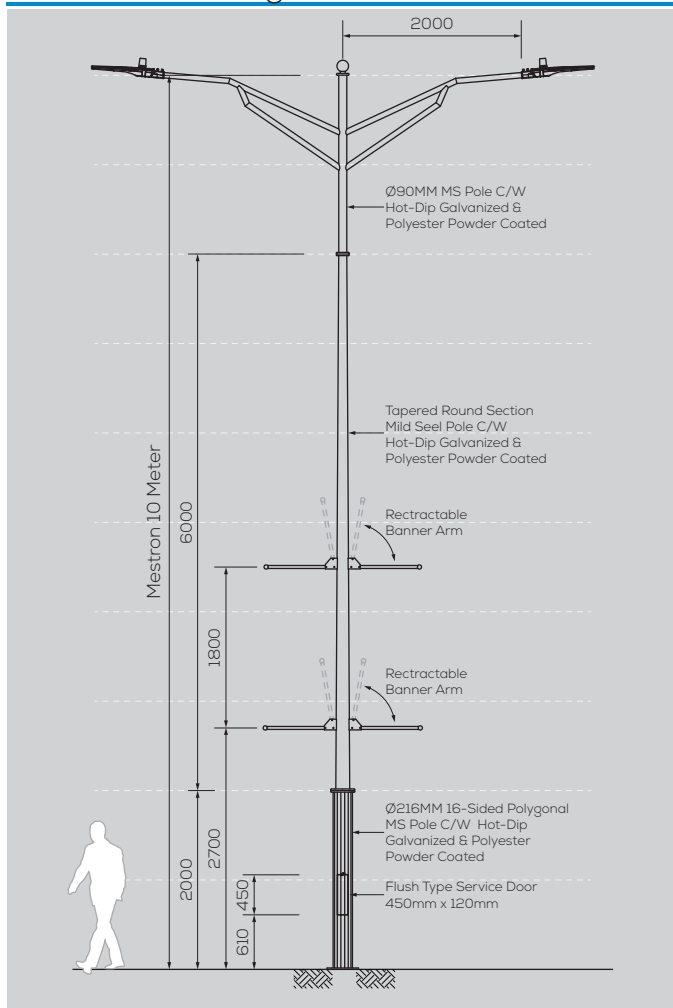

MES UB-103-10M-D/A

Option & Accessories

- Height from 6M ~ 12M
- Customize Design to suit Theme
- Custom Colour Finishing
- Flag Holder
- Retractable Banner Holder
- Fiberglass Service Door
- Anchor Bolts Base Cover

General Drawing - 2D

Footing Details