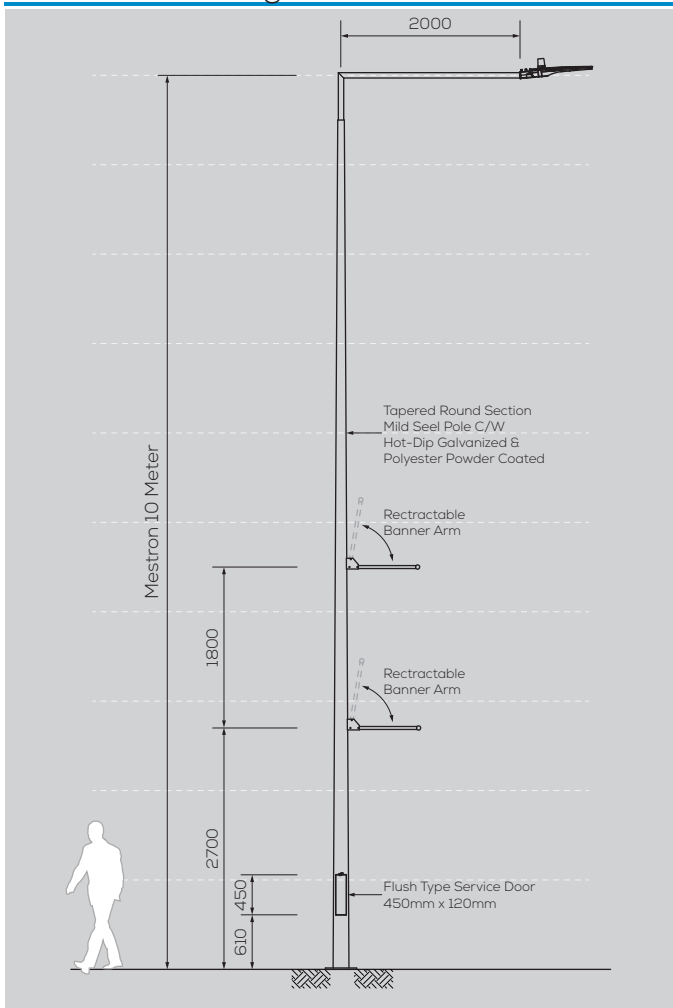

**MES** UB-009-10M-S/A

Option & Accessories

- Height from 6M ~ 12M
- Customize Design to suit Theme
- Custom Colour Finishing
- Flag Holder
- Retractable Banner Holder
- Fiberglass Service Door
- Anchor Bolts Base Cover

General Drawing - 2D

Footing Details