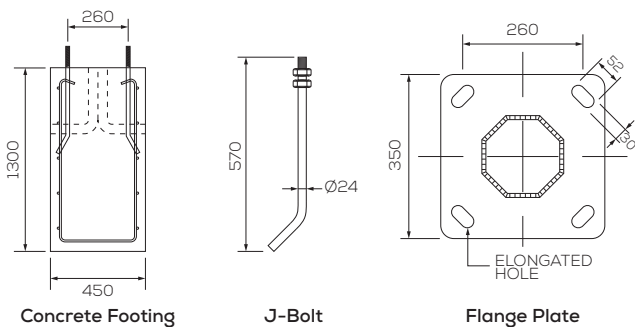

MESTRON

DECORATIVE LIGHTING POLE SERIES

MES UB-126-10M-S/A with
Pedestrian Light

Option & Accessories

- Height from 6M ~ 12M
- Customize Design to suit Theme
- Custom Colour Finishing
- Flag Holder
- Retractable Banner Holder
- Fiberglass Service Door
- Anchor Bolts Base Cover

General Drawing - 2D

Footing Details

URBAN