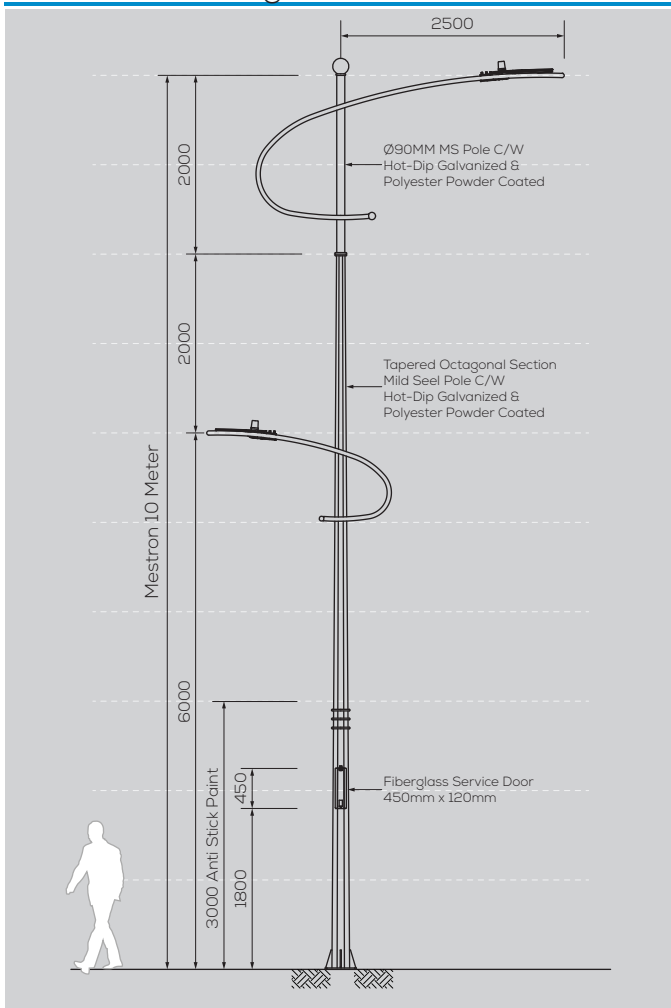

MESTRON

DECORATIVE LIGHTING POLE SERIES

MES UB-126-10M-S/A with
Pedestrian Light

Option & Accessories

- Height from 6M ~ 12M
- Customize Design to suit Theme
- Custom Colour Finishing
- Flag Holder
- Retractable Banner Holder
- Fiberglass Service Door
- Anchor Bolts Base Cover

General Drawing - 2D

Footing Details

URBAN