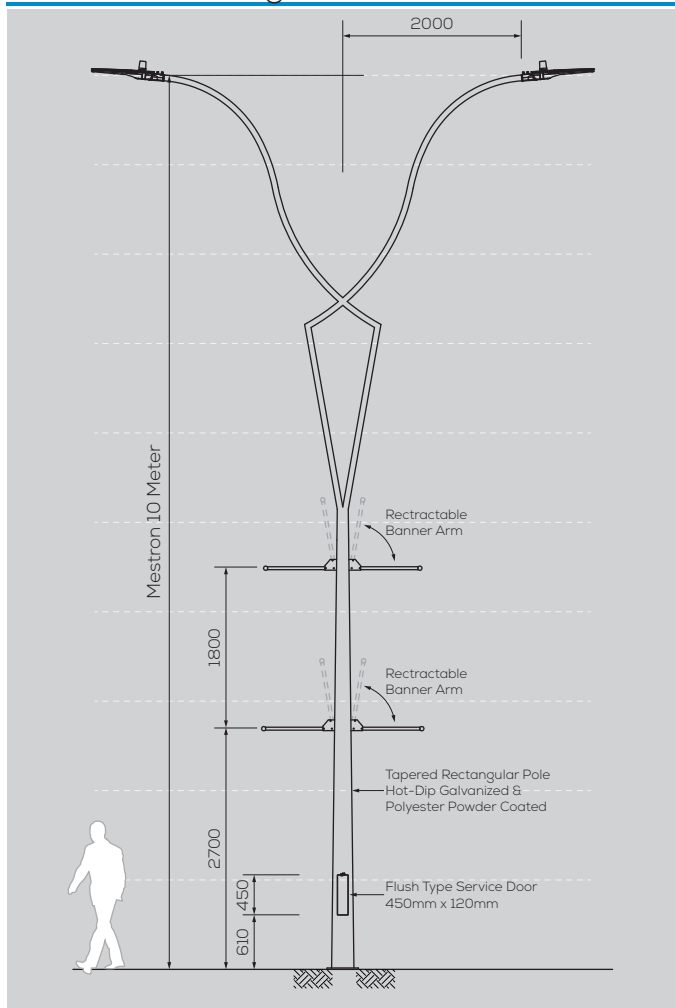

**MESTRON**  
DECORATIVE LIGHTING POLE SERIES

**U R B A N**

**MES** UB-125-10M-D/A

Option & Accessories

- Height from 6M ~ 12M
- Customize Design to suit Theme
- Custom Colour Finishing
- Flag Holder
- Retractable Banner Holder
- Fiberglass Service Door
- Anchor Bolts Base Cover

General Drawing - 2D

Footing Details