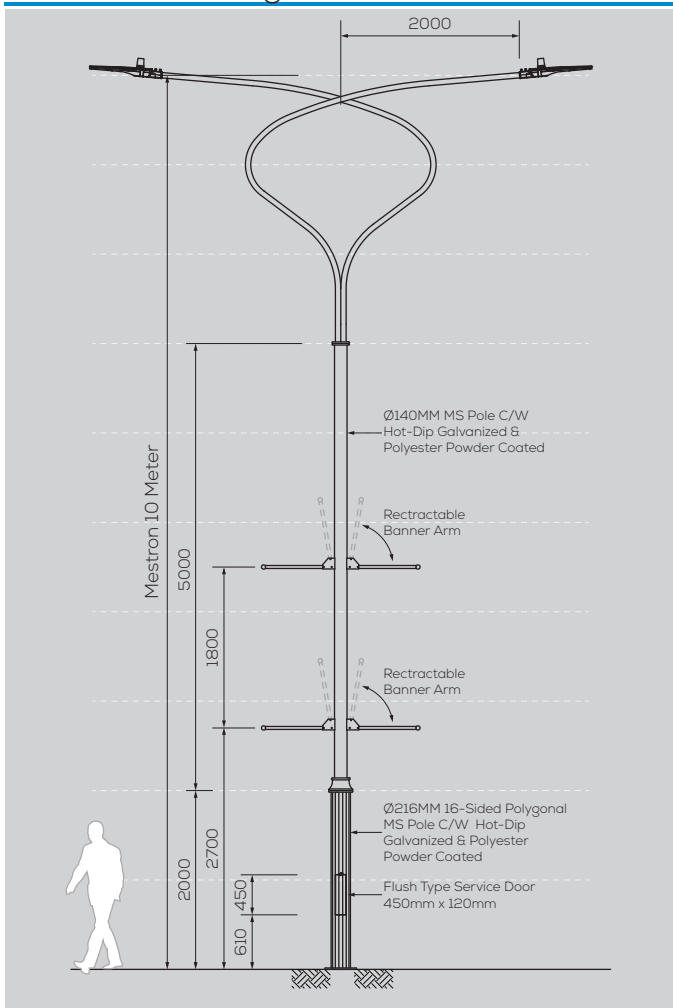

MES UB-106-10M-D/A

Option & Accessories

- Height from 6M ~ 12M
- Customize Design to suit Theme
- Custom Colour Finishing
- Flag Holder
- Retractable Banner Holder
- Fiberglass Service Door
- Anchor Bolts Base Cover

General Drawing - 2D

Footing Details