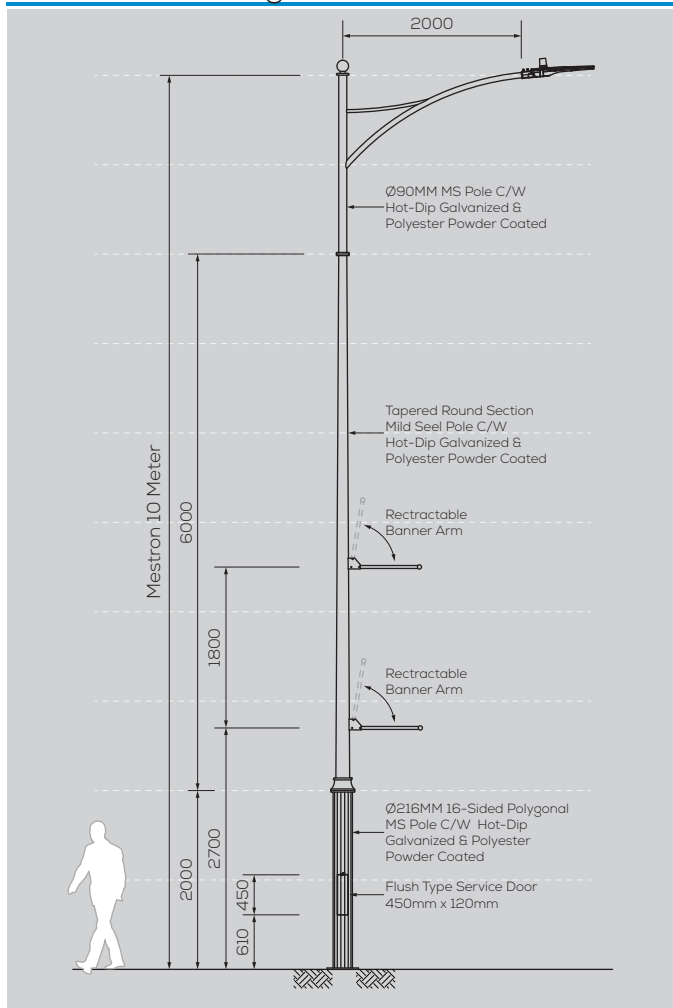

MES UB-011-10M-S/A

Option & Accessories

- Height from 6M ~ 12M
- Customize Design to suit Theme
- Custom Colour Finishing
- Flag Holder
- Retractable Banner Holder
- Fiberglass Service Door
- Anchor Bolts Base Cover

General Drawing - 2D

Footing Details