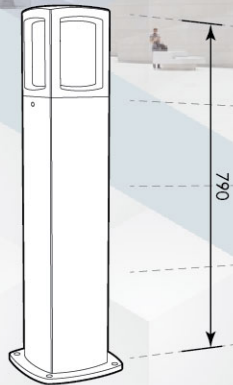

Product Application

Applicable for pedestrian walkway, car park, garden lighting, lawn lighting and others.

Standard Colors

BOLLARD LIGHTING

by Mestron®

MES BL-1009

MES BL-1010

Technical Specifications