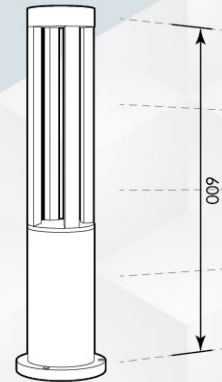

Product Application

Applicable for pedestrian walkway, car park, garden lighting, lawn lighting and others.

Standard Colors

BOLLARD LIGHTING

by Mestron®

MES BL-1003

MES BL-1004

Technical Specifications