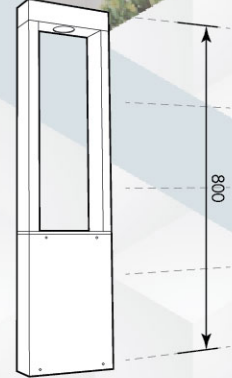

Technical Specifications

Product Code	MES BL-1001
Input Power	85-265V, 50/60Hz
Wattage	12W
Lumen Efficacy	90~110lm/W
Power Factor	≥0.9
Light Source	LED
Color Temperature	3000K/4000K/6500K
Protection Class	IP65
Insulation Class	Class II
Material	Aluminum
Dimension (mm)	800 x 210(Base)