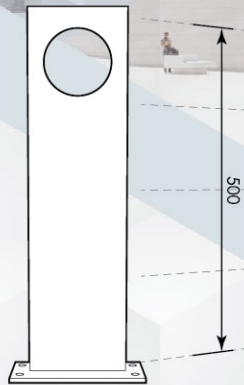

Product Application

Applicable for pedestrian walkway, car park, garden lighting, lawn lighting and others.

Standard Colors

BOLLARD LIGHTING

by Mestron®

MES BL-1017

MES BL-1018

Technical Specifications