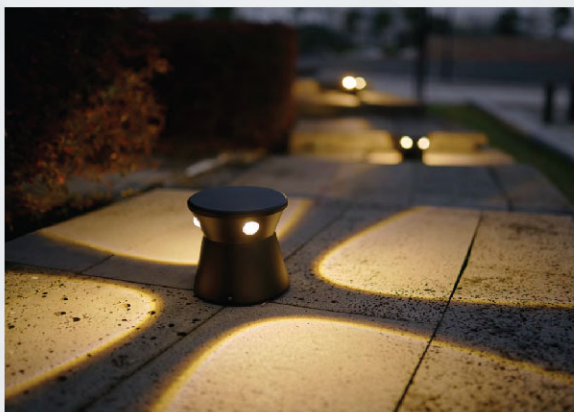

Product Application

Applicable for pedestrian walkway, car park, garden lighting, lawn lighting and others.