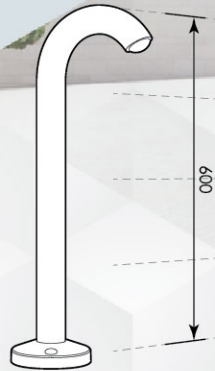

Product Application

Applicable for pedestrian walkway, car park, garden lighting, lawn lighting and others.

Standard Colors

BOLLARD LIGHTING

by Mestron®

MES BL-1015

MES BL-1016

Technical Specifications