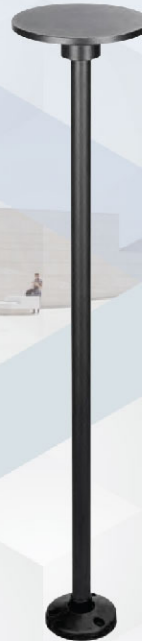

Product Application

Applicable for pedestrian walkway, car park, garden lighting, lawn lighting and others.

Standard Colors

BOLLARD LIGHTING

by Mestron®

MES BL-1023

MES BL-1024

Technical Specifications