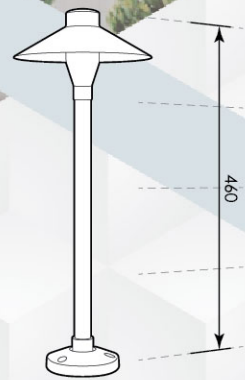

Product Application

Applicable for pedestrian walkway, car park, garden lighting, lawn lighting and others.

Standard Colors

BOLLARD LIGHTING

by Mestron®

MES BL-1013

MES BL-1014

Technical Specifications