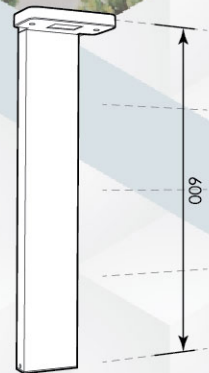

Product Application

Applicable for pedestrian walkway, car park, garden lighting, lawn lighting and others.

Standard Colors

BOLLARD LIGHTING

by Mestron®

MES BL-1017

MES BL-1018

Technical Specifications