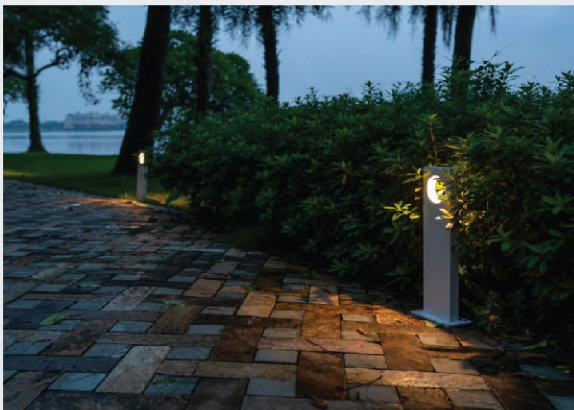

Product Application

Applicable for pedestrian walkway, car park, garden lighting, lawn lighting and others.