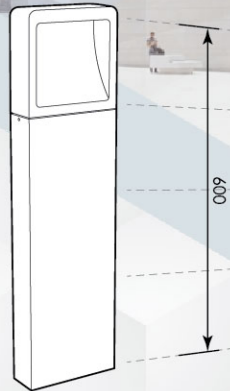

Product Application

Applicable for pedestrian walkway, car park, garden lighting, lawn lighting and others.

Standard Colors

BOLLARD LIGHTING

by Mestron®

MES BL-1020

MES BL-1021

Technical Specifications