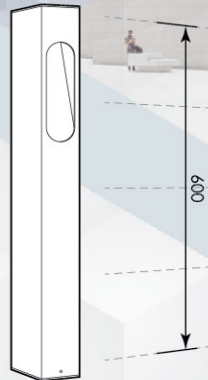

Product Application

Applicable for pedestrian walkway, car park, garden lighting, lawn lighting and others.

Standard Colors

BOLLARD LIGHTING

by Mestron®

MES BL-1013

MES BL-1014

Technical Specifications