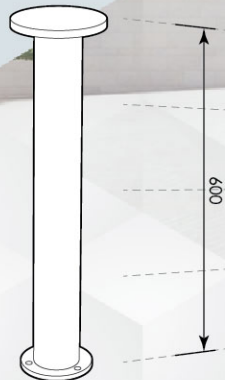

Product Application

Applicable for pedestrian walkway, car park, garden lighting, lawn lighting and others.

Standard Colors

BOLLARD LIGHTING

by Mestron®

MES BL-1007

MES BL-1008

Technical Specifications