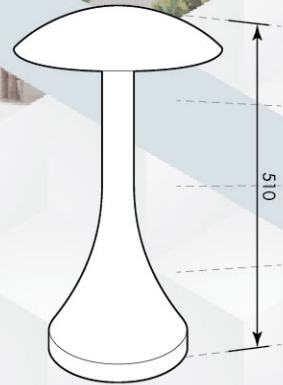

Product Application

Applicable for pedestrian walkway, car park, garden lighting, lawn lighting and others.

Standard Colors

BOLLARD LIGHTING

by Mestron®

MES BL-1009

MES BL-1010

Technical Specifications