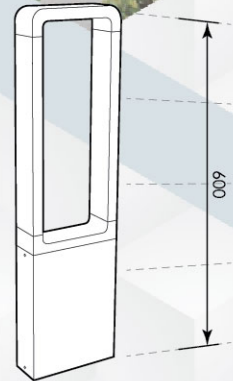

Product Application

Applicable for pedestrian walkway, car park, garden lighting, lawn lighting and others.

Standard Colors

BOLLARD LIGHTING

by Mestron®

MES BL-1005

MES BL-1006

Technical Specifications