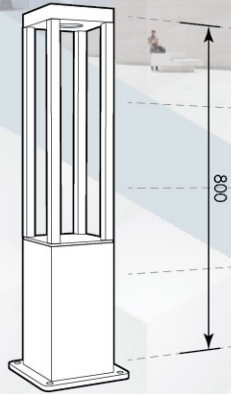

BOLLARD LIGHTING

by Mestron®

Technical Specifications

Product Code	MES BL-1001
Input Power	85-265V, 50/60Hz
Wattage	12W
Lumen Efficacy	90~110lm/W
Power Factor	≥0.9
Light Source	LED
Color Temperature	3000K/4000K/6500K
Protection Class	IP65
Insulation Class	Class II
Material	Aluminum
Dimension (mm)	800 x 210(Base)

Product Application

Applicable for pedestrian walkway, car park, garden lighting, lawn lighting and others.

Standard Colors

Technical Specifications

Product Code	MES BL-1002
Input Power	85-265V, 50/60Hz
Wattage	12W | 24W
Lumen Efficacy	90~110lm/W
Power Factor	≥0.9
Light Source	LED COB
Color Temperature	3000K/4000K/6500K
Protection Class	IP65
Insulation Class	Class II
Material	Aluminum
Dimension (mm)	800 x 200

Product Application

Applicable for pedestrian walkway, car park, garden lighting, lawn lighting and others.

Standard Colors