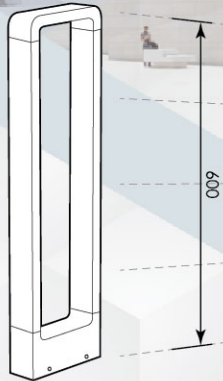

Product Application

Applicable for pedestrian walkway, car park, garden lighting, lawn lighting and others.

Standard Colors

BOLLARD LIGHTING

by Mestron®

MES BL-1005

MES BL-1006

Technical Specifications