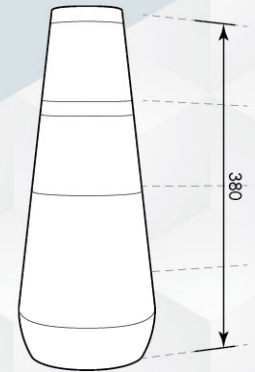

BOLLARD LIGHTING

by Mestron®

Technical Specifications

Product Code	MES BL-1015
Input Power	100-265V, 50/60Hz
Wattage	7W
Lumen Efficacy	90~110lm/W
Power Factor	≥0.9
Light Source	LED COB
Color Temperature	3000K/4000K/6500K
Protection Class	IP65
Insulation Class	Class II
Material	Aluminum
Dimension (mm)	600 x ø90(Base)

Product Application

Applicable for pedestrian walkway, car park, garden lighting, lawn lighting and others.

Standard Colors

Technical Specifications

Product Code	MES BL-1016
Input Power	85-265V, 50/60Hz
Wattage	7W
Lumen Efficacy	90~110lm/W
Power Factor	≥0.9
Light Source	LED COB
Color Temperature	3000K/4000K/6500K
Protection Class	IP65
Insulation Class	Class II
Material	Aluminum
Dimension (mm)	380 x ø125(Base)

Product Application

Applicable for pedestrian walkway, car park, garden lighting, lawn lighting and others.

Standard Colors