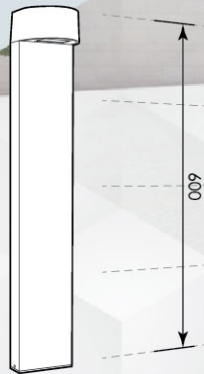

Product Application

Applicable for pedestrian walkway, car park, garden lighting, lawn lighting and others.

Standard Colors

BOLLARD LIGHTING

by Mestron®

MES BL-1019

MES BL-1020

Technical Specifications