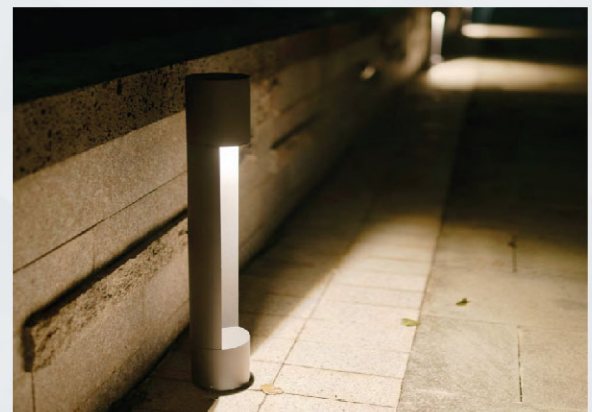

Product Application

Applicable for pedestrian walkway, car park, garden lighting, lawn lighting and others.

Standard Colors

BOLLARD LIGHTING

by Mestron®

MES BL-1013

MES BL-1014

Technical Specifications