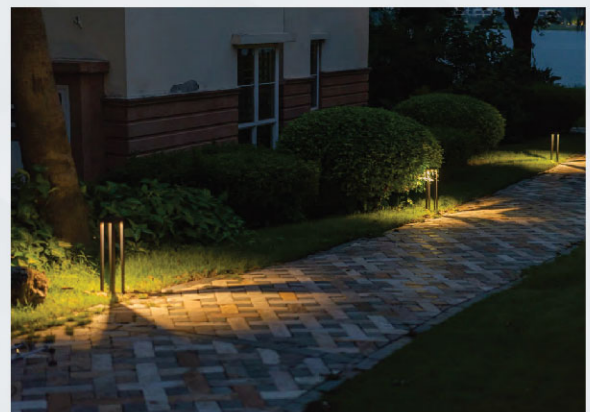

Product Application

Applicable for pedestrian walkway, car park, garden lighting, lawn lighting and others.

Standard Colors

BOLLARD LIGHTING

by Mestron®

MES BL-1009

MES BL-1010

Technical Specifications