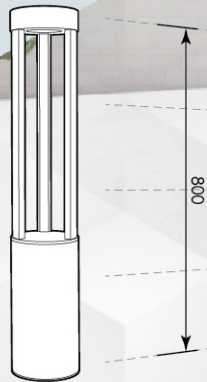

Product Application

Applicable for pedestrian walkway, car park, garden lighting, lawn lighting and others.

Standard Colors

BOLLARD LIGHTING

by Mestron®

MES BL-1003

MES BL-1004

Technical Specifications