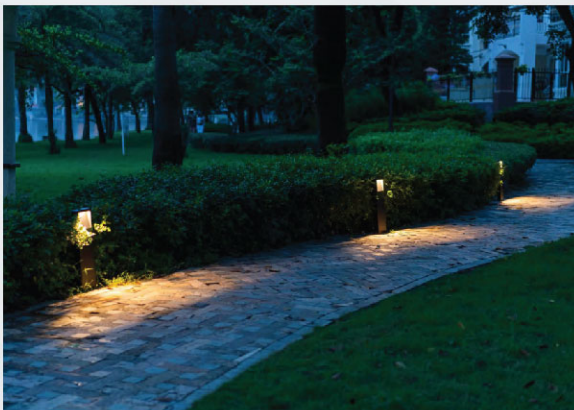

Product Application

Applicable for pedestrian walkway, car park, garden lighting, lawn lighting and others.